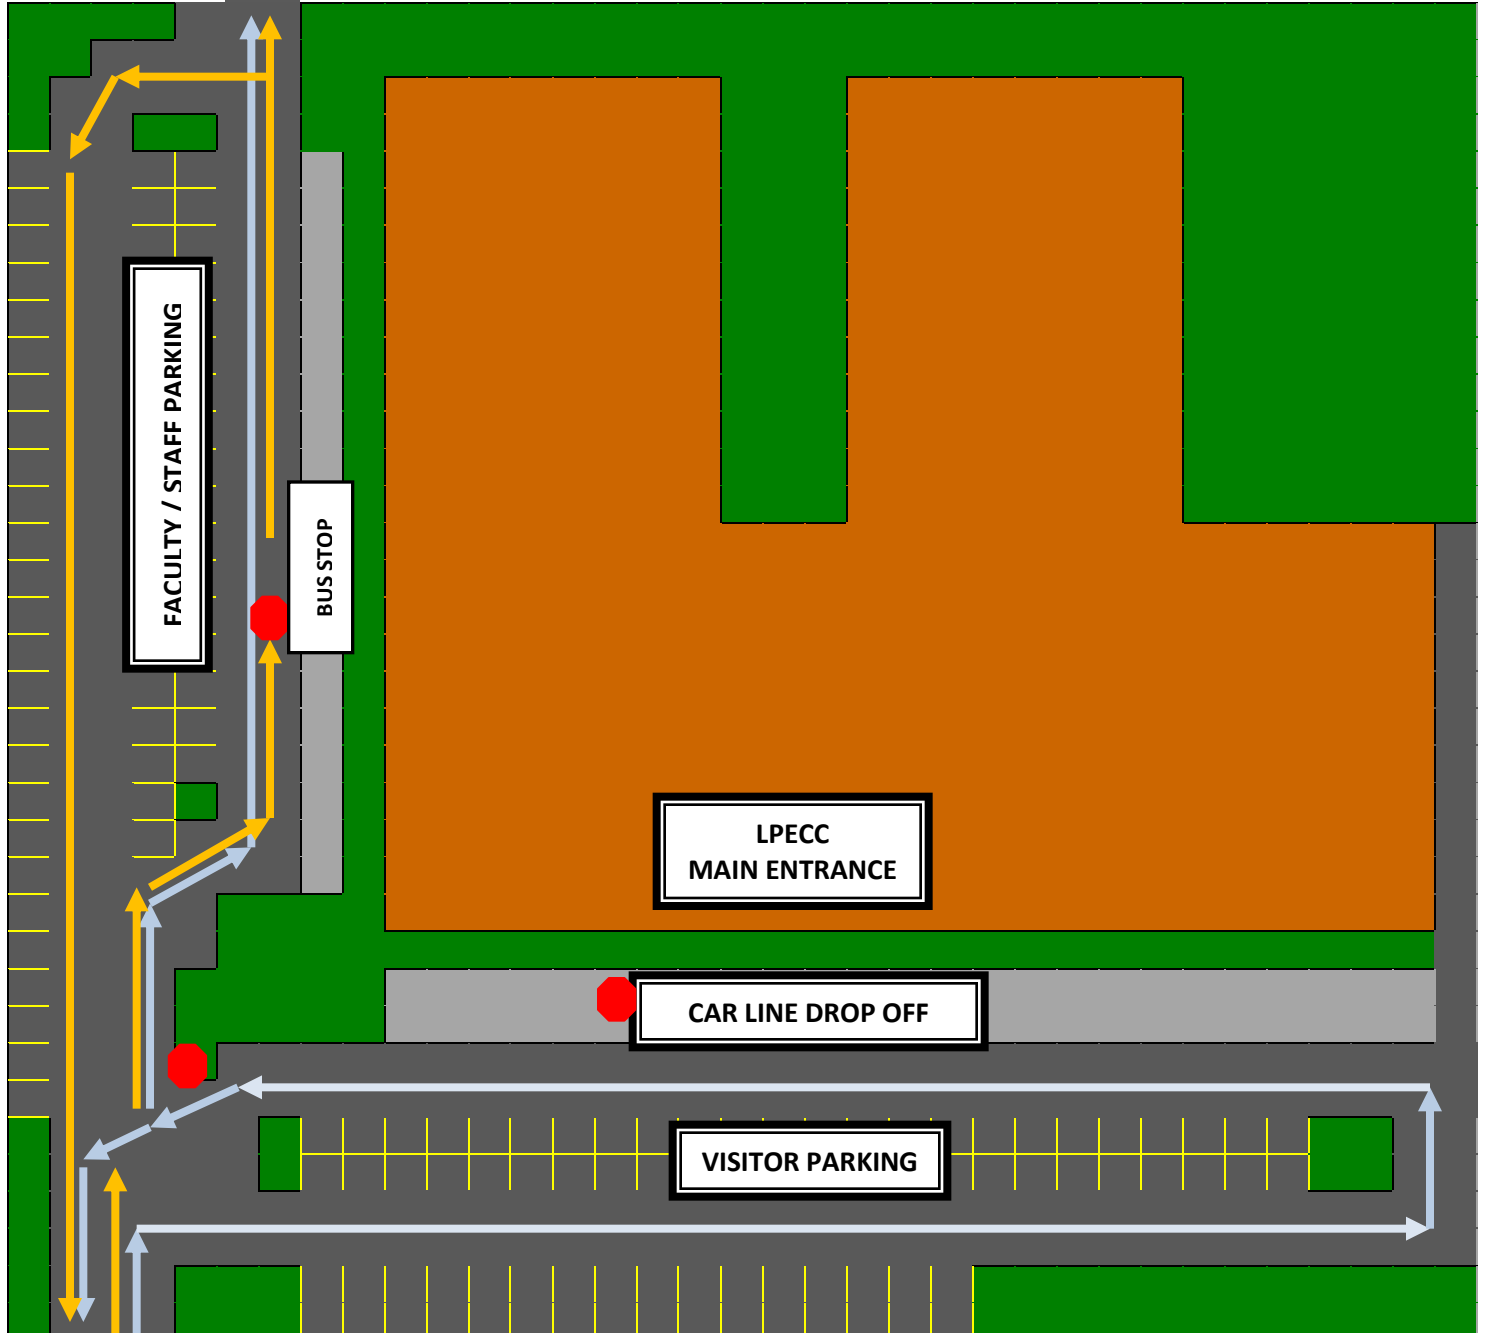

WEST GEORGIA AVENUE/US HWY 80 WEST

This is an EXIT ONLY, and you must turn RIGHT onto Georgia Avenue/US Hwy 80 East.

ENTRANCE TO SCHOOL: 801 EAST MISSISSIPPI STREET

Bus Route (One entrance option, two exit options)
Car Route (One entrance option, two exit options)